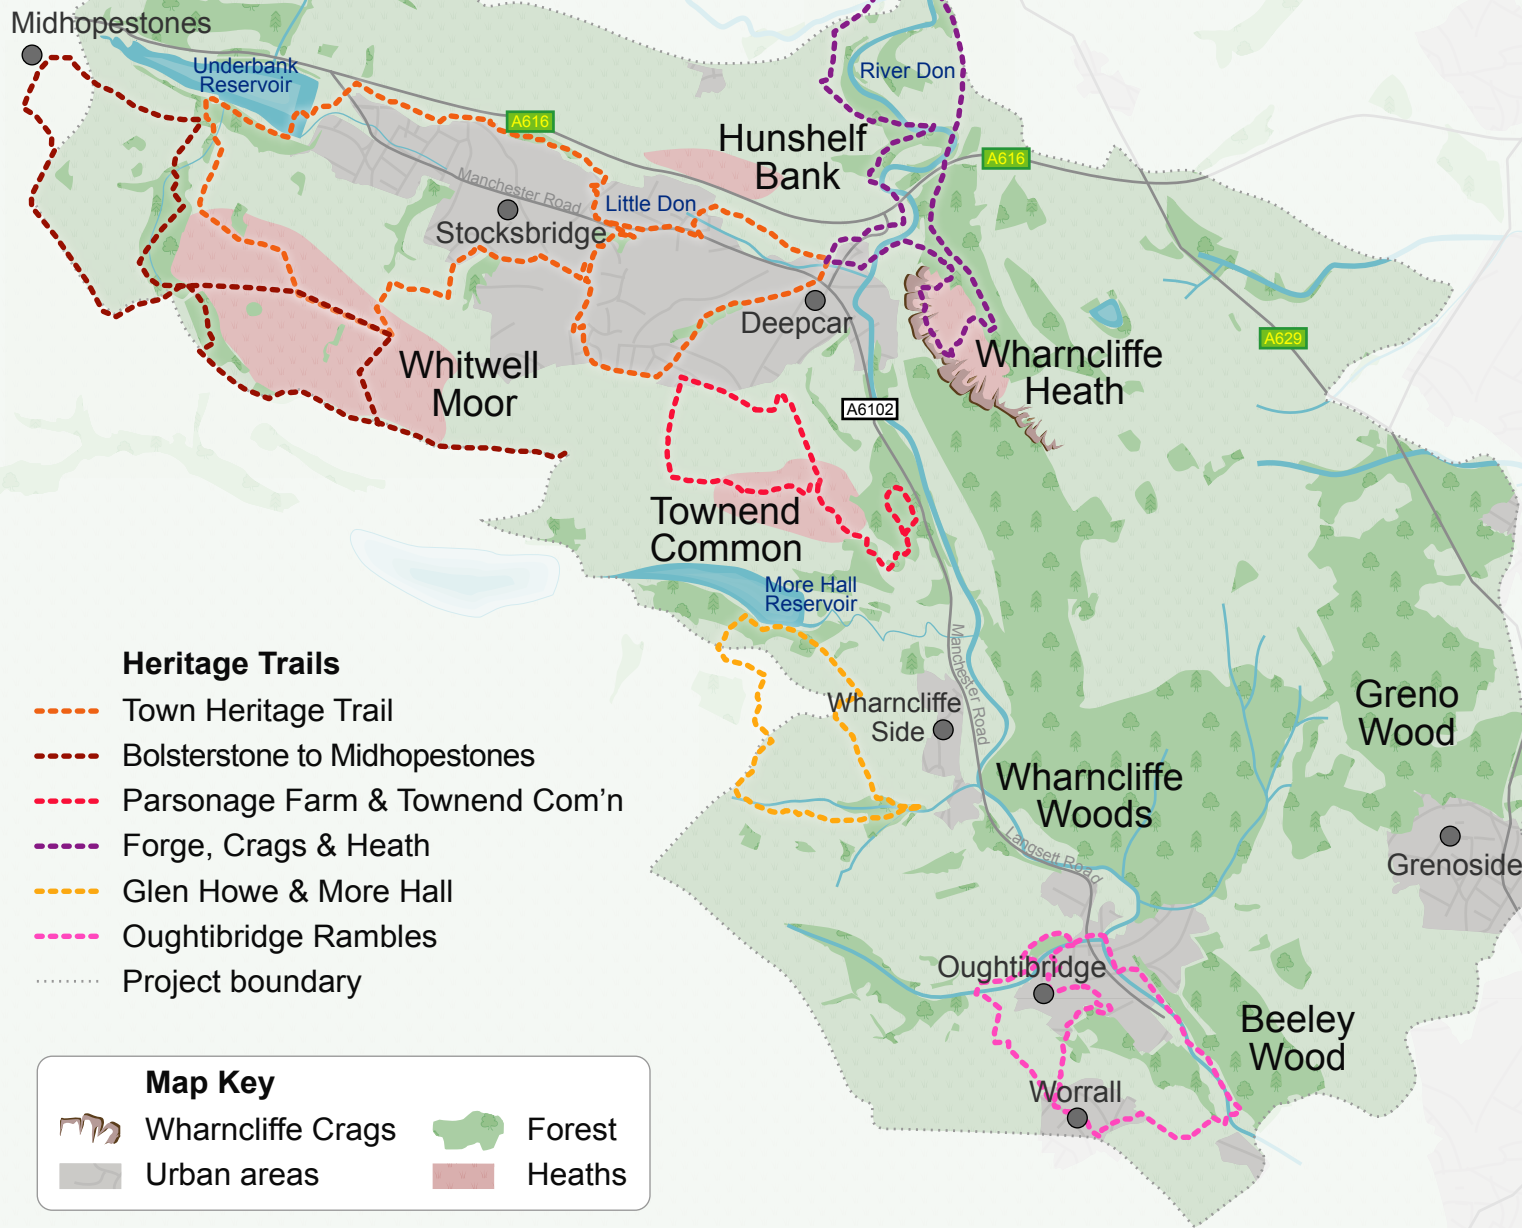

Map of Stone to Steel Area

Heritage Trails

- - - Town Heritage Trail
- - - Bolsterstone to Midhopestones
- - - Parsonage Farm & Townend Com'n
- - - Forge, Crag & Heath
- - - Glen Howe & More Hall
- - - Oughtibridge Rambles
- - - Project boundary

Map Key

- | | |
|---|--|
|  Wharnccliffe Crag |  Forest |
|  Urban areas |  Heaths |